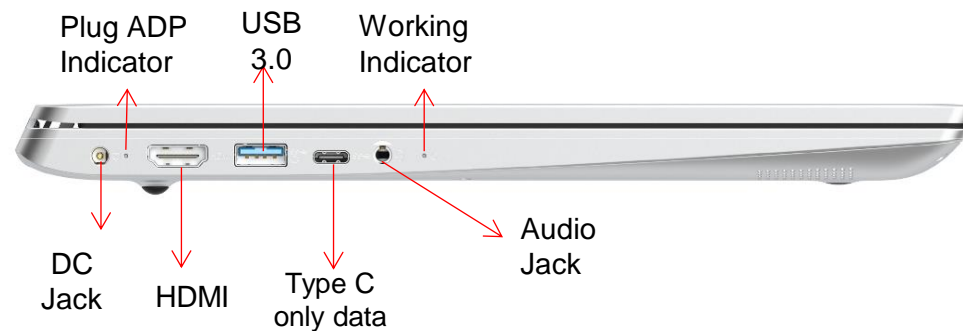

180°Hinge Design