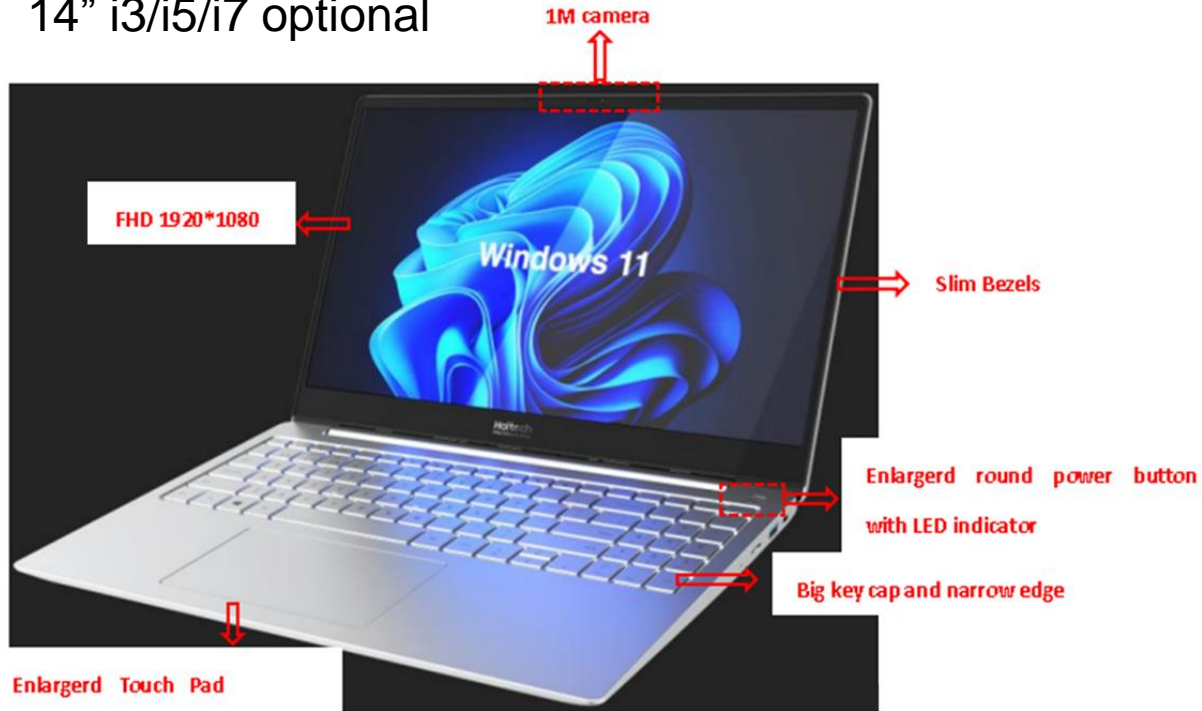

Premium Series HNB-MI03P

14" i3/i5/i7 optional