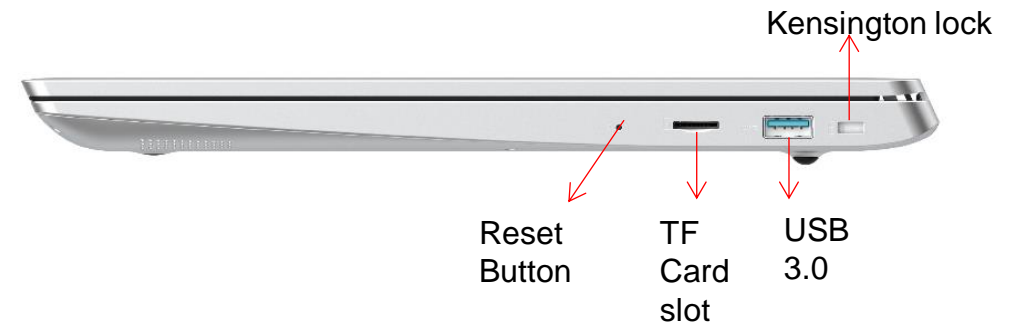

180°Hinge Design