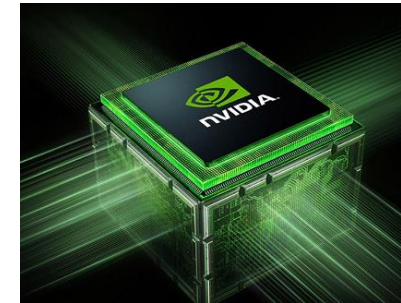

GeForce RTX™ 3050
High-performance
Discrete graphics card